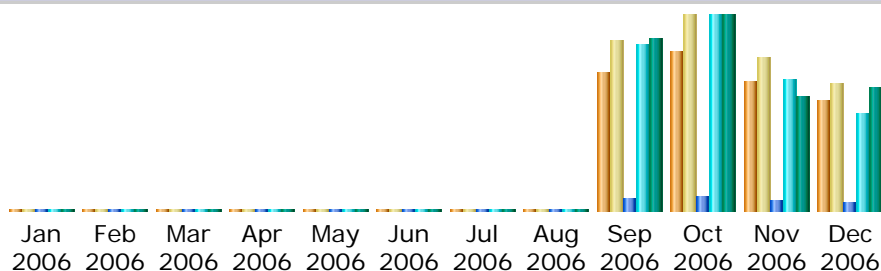

Last Update: 20 Jan 2007 - 10:07 [Update now](#)

Reported period:

Summary

| | | | | | |
|------------------------|------------------------|--------------------------------------|-----------------------------------|-------------------------------------|---------------------------------------|
| Reported period | Month Sep 2006 | | | | |
| First visit | 02 Sep 2006 - 01:36 | | | | |
| Last visit | 30 Sep 2006 - 23:57 | | | | |
| | Unique visitors | Number of visits | Pages | Hits | Bandwidth |
| Viewed traffic * | 2193 | 2729 (1.24 visits/visitor) | 7982 (2.92 pages/visit) | 109071 (39.96 hits/visit) | 740.87 MB (277.99 KB/visit) |
| Not viewed traffic * | | | 4949 | 5618 | 234.67 MB |

* Not viewed traffic includes traffic generated by robots, worms, or replies with special HTTP status codes.

Monthly history

| Month | Unique visitors | Number of visits | Pages | Hits | Bandwidth |
|--------------|-----------------|------------------|--------------|---------------|----------------|
| Jan 2006 | 0 | 0 | 0 | 0 | 0 |
| Feb 2006 | 0 | 0 | 0 | 0 | 0 |
| Mar 2006 | 0 | 0 | 0 | 0 | 0 |
| Apr 2006 | 0 | 0 | 0 | 0 | 0 |
| May 2006 | 0 | 0 | 0 | 0 | 0 |
| Jun 2006 | 0 | 0 | 0 | 0 | 0 |
| Jul 2006 | 0 | 0 | 0 | 0 | 0 |
| Aug 2006 | 0 | 0 | 0 | 0 | 0 |
| Sep 2006 | 2193 | 2729 | 7982 | 109071 | 740.87 MB |
| Oct 2006 | 2570 | 3132 | 8964 | 128019 | 837.62 MB |
| Nov 2006 | 2087 | 2451 | 5862 | 85355 | 486.79 MB |
| Dec 2006 | 1740 | 2043 | 4789 | 63083 | 529.89 MB |
| Total | 8590 | 10355 | 27597 | 385528 | 2.53 GB |