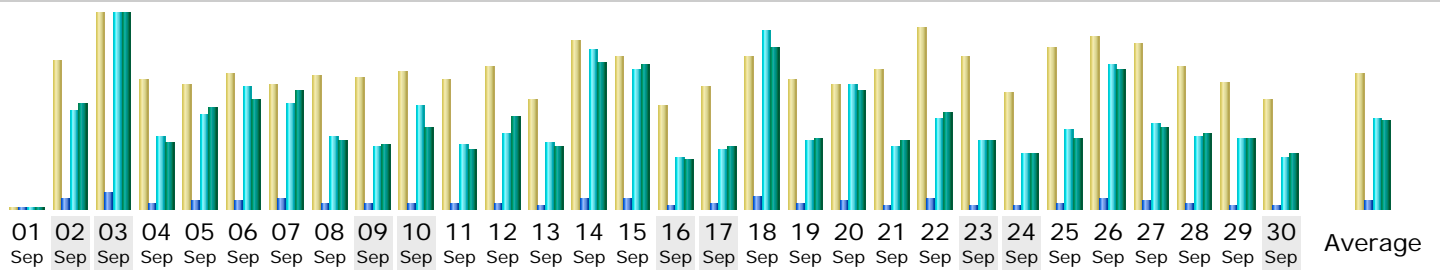

Day	Number of visits	Pages	Hits	Bandwidth
01 Sep 2006	0	0	0	0
02 Sep 2006	99	386	3990	29.37 MB
03 Sep 2006	131	674	7910	54.52 MB
04 Sep 2006	87	242	2953	18.31 MB
05 Sep 2006	84	330	3819	28.39 MB
06 Sep 2006	91	280	4964	30.56 MB
07 Sep 2006	84	366	4226	32.87 MB
08 Sep 2006	90	227	2979	19.23 MB
09 Sep 2006	88	191	2512	17.74 MB
10 Sep 2006	93	250	4207	22.51 MB
11 Sep 2006	87	185	2558	16.45 MB
12 Sep 2006	95	213	3055	25.60 MB
13 Sep 2006	74	162	2653	17.29 MB
14 Sep 2006	113	421	6437	40.92 MB
15 Sep 2006	103	394	5705	40.51 MB
16 Sep 2006	69	170	2042	13.40 MB
17 Sep 2006	82	205	2444	17.11 MB
18 Sep 2006	103	520	7289	44.93 MB
19 Sep 2006	86	181	2766	19.79 MB
20 Sep 2006	84	314	5071	33.23 MB
21 Sep 2006	94	175	2516	19.36 MB
22 Sep 2006	122	352	3617	27.17 MB
23 Sep 2006	103	170	2742	18.90 MB
24 Sep 2006	78	153	2219	15.34 MB
25 Sep 2006	109	209	3240	19.71 MB
26 Sep 2006	115	403	5815	38.82 MB
27 Sep 2006	111	274	3455	22.59 MB
28 Sep 2006	96	211	2914	20.99 MB
29 Sep 2006	85	169	2900	19.62 MB
30 Sep 2006	73	155	2073	15.68 MB
Average	90.97	266.07	3635.70	24.70 MB
Total	2729	7982	109071	740.87 MB

Days of week