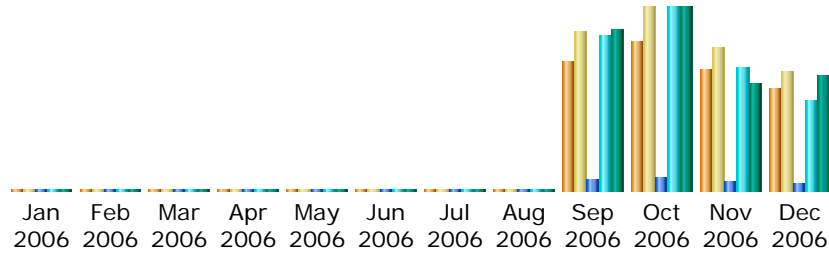

Reported period:

Summary					
Reported period	Month Oct 2006				
First visit	01 Oct 2006 - 00:16				
Last visit	31 Oct 2006 - 22:32				
	Unique visitors	Number of visits	Pages	Hits	Bandwidth
Viewed traffic *	2570	3132 (1.21 visits/visitor)	8964 (2.86 pages/visit)	128019 (40.87 hits/visit)	837.62 MB (273.85 KB/visit)
Not viewed traffic *			5876	6517	184.07 MB

* Not viewed traffic includes traffic generated by robots, worms, or replies with special HTTP status codes.

Monthly history

Month	Unique visitors	Number of visits	Pages	Hits	Bandwidth
Jan 2006	0	0	0	0	0
Feb 2006	0	0	0	0	0
Mar 2006	0	0	0	0	0
Apr 2006	0	0	0	0	0
May 2006	0	0	0	0	0
Jun 2006	0	0	0	0	0
Jul 2006	0	0	0	0	0
Aug 2006	0	0	0	0	0
Sep 2006	2193	2729	7982	109071	740.87 MB
Oct 2006	2570	3132	8964	128019	837.62 MB
Nov 2006	2087	2451	5862	85355	486.79 MB
Dec 2006	1740	2043	4789	63083	529.89 MB
Total	8590	10355	27597	385528	2.53 GB