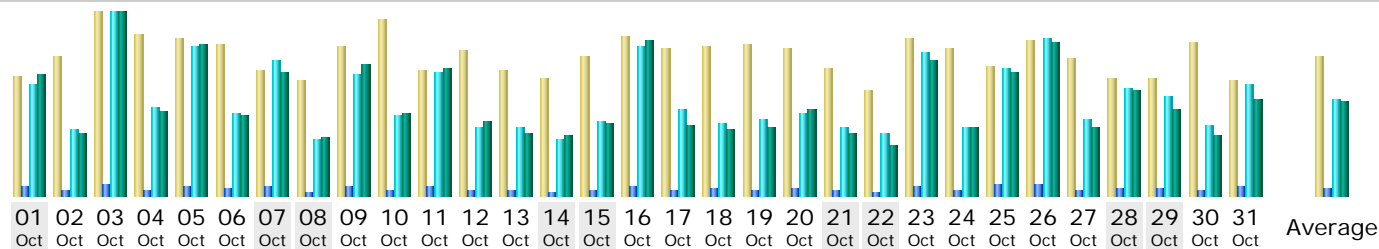

Day	Number of visits	Pages	Hits	Bandwidth
01 Oct 2006	86	350	4679	34.47 MB
02 Oct 2006	100	189	2828	17.86 MB
03 Oct 2006	132	510	7773	52.43 MB
04 Oct 2006	116	233	3726	24.41 MB
05 Oct 2006	113	379	6388	43.14 MB
06 Oct 2006	109	319	3532	22.83 MB
07 Oct 2006	90	385	5785	35.30 MB
08 Oct 2006	83	140	2364	16.55 MB
09 Oct 2006	108	374	5169	37.38 MB
10 Oct 2006	127	244	3384	23.85 MB
11 Oct 2006	90	386	5227	36.31 MB
12 Oct 2006	105	207	2874	21.26 MB
13 Oct 2006	90	189	2865	17.90 MB
14 Oct 2006	85	169	2418	16.96 MB
15 Oct 2006	100	193	3119	20.96 MB
16 Oct 2006	115	385	6315	44.30 MB
17 Oct 2006	107	217	3635	20.12 MB
18 Oct 2006	108	267	3043	18.72 MB
19 Oct 2006	109	181	3222	19.75 MB
20 Oct 2006	106	297	3500	24.78 MB
21 Oct 2006	92	239	2851	17.75 MB
22 Oct 2006	76	152	2615	14.19 MB
23 Oct 2006	113	405	6072	38.71 MB
24 Oct 2006	106	205	2901	19.50 MB
25 Oct 2006	93	458	5414	35.46 MB
26 Oct 2006	112	435	6727	43.99 MB
27 Oct 2006	99	226	3254	19.37 MB
28 Oct 2006	84	341	4501	29.96 MB
29 Oct 2006	85	296	4224	24.91 MB
30 Oct 2006	110	189	2948	16.97 MB
31 Oct 2006	83	404	4666	27.56 MB
Average	101.03	289.16	4129.65	27.02 MB
Total	3132	8964	128019	837.62 MB