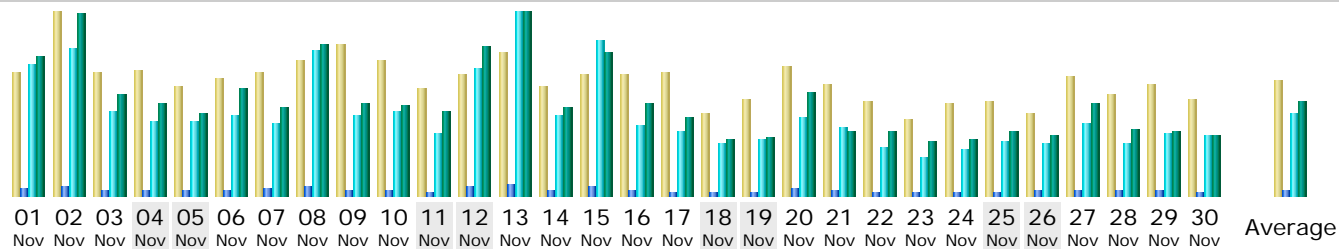

Day	Number of visits	Pages	Hits	Bandwidth
01 Nov 2006	87	246	4530	24.12 MB
02 Nov 2006	130	342	5144	31.56 MB
03 Nov 2006	88	179	2904	17.39 MB
04 Nov 2006	89	170	2575	16.12 MB
05 Nov 2006	77	159	2610	14.27 MB
06 Nov 2006	83	172	2771	18.62 MB
07 Nov 2006	87	281	2529	15.23 MB
08 Nov 2006	96	323	5032	26.25 MB
09 Nov 2006	108	197	2820	16.15 MB
10 Nov 2006	96	178	2902	15.79 MB
11 Nov 2006	76	132	2133	14.57 MB
12 Nov 2006	86	296	4451	25.78 MB
13 Nov 2006	102	380	6363	31.71 MB
14 Nov 2006	77	207	2799	15.47 MB
15 Nov 2006	86	292	5409	24.88 MB
16 Nov 2006	86	169	2445	15.94 MB
17 Nov 2006	87	127	2223	13.70 MB
18 Nov 2006	58	99	1832	9.71 MB
19 Nov 2006	68	141	1931	9.92 MB
20 Nov 2006	92	270	2749	17.64 MB
21 Nov 2006	78	161	2347	11.11 MB
22 Nov 2006	67	136	1650	11.16 MB
23 Nov 2006	54	133	1342	9.46 MB
24 Nov 2006	66	125	1568	9.69 MB
25 Nov 2006	67	116	1906	11.00 MB
26 Nov 2006	59	174	1784	10.54 MB
27 Nov 2006	84	212	2537	15.88 MB
28 Nov 2006	71	146	1831	11.60 MB
29 Nov 2006	78	176	2151	11.22 MB
30 Nov 2006	68	123	2087	10.29 MB
Average	81.70	195.40	2845.17	16.23 MB
Total	2451	5862	85355	486.79 MB