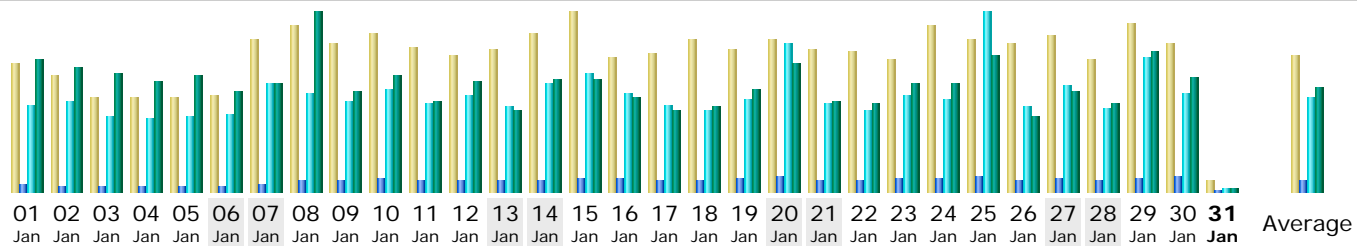

Day	Number of visits	Pages	Hits	Bandwidth
01 Jan 2007	89	162	2165	18.66 MB
02 Jan 2007	81	141	2254	17.65 MB
03 Jan 2007	66	133	1862	16.84 MB
04 Jan 2007	66	112	1785	15.61 MB
05 Jan 2007	65	134	1875	16.57 MB
06 Jan 2007	67	114	1921	14.30 MB
07 Jan 2007	106	181	2718	15.48 MB
08 Jan 2007	115	278	2450	25.39 MB
09 Jan 2007	102	290	2238	14.36 MB
10 Jan 2007	110	322	2535	16.63 MB
11 Jan 2007	100	279	2208	12.85 MB
12 Jan 2007	95	259	2392	15.62 MB
13 Jan 2007	98	268	2086	11.45 MB
14 Jan 2007	110	293	2694	15.80 MB
15 Jan 2007	124	324	2932	16.05 MB
16 Jan 2007	93	334	2431	13.51 MB
17 Jan 2007	96	262	2156	11.39 MB
18 Jan 2007	106	294	2002	11.91 MB
19 Jan 2007	99	306	2295	14.51 MB
20 Jan 2007	105	349	3696	18.34 MB
21 Jan 2007	98	273	2206	12.85 MB
22 Jan 2007	97	285	1997	12.51 MB
23 Jan 2007	91	302	2423	15.44 MB
24 Jan 2007	115	305	2306	15.51 MB
25 Jan 2007	106	352	4453	19.40 MB
26 Jan 2007	102	257	2083	10.53 MB
27 Jan 2007	108	297	2662	14.37 MB
28 Jan 2007	92	295	2061	12.53 MB
29 Jan 2007	116	334	3335	19.84 MB
30 Jan 2007	102	370	2468	16.35 MB
31 Jan 2007	8	24	93	299.45 KB
Average	94.45	255.77	2347.81	14.92 MB
Total	2928	7929	72782	462.54 MB