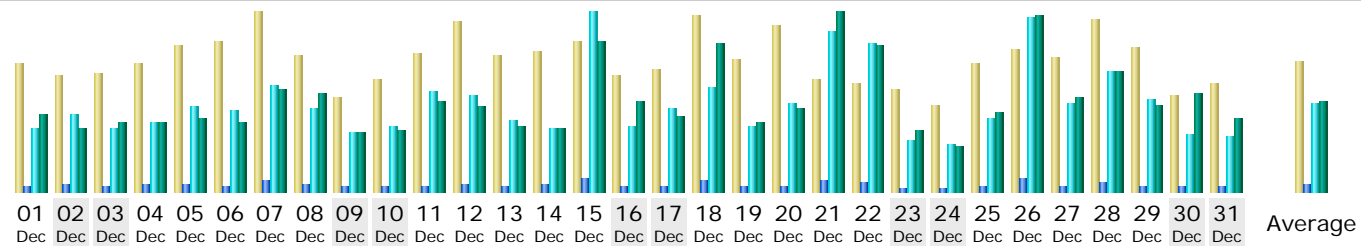

Day	Number of visits	Pages	Hits	Bandwidth
01 Dec 2006	64	135	1458	14.30 MB
02 Dec 2006	58	148	1768	11.94 MB
03 Dec 2006	59	109	1448	13.10 MB
04 Dec 2006	64	159	1586	12.94 MB
05 Dec 2006	73	163	1946	13.80 MB
06 Dec 2006	75	119	1850	12.88 MB
07 Dec 2006	90	262	2472	19.35 MB
08 Dec 2006	68	169	1913	18.64 MB
09 Dec 2006	47	135	1360	11.00 MB
10 Dec 2006	56	103	1481	11.41 MB
11 Dec 2006	69	134	2335	17.06 MB
12 Dec 2006	85	181	2250	16.11 MB
13 Dec 2006	68	98	1614	12.20 MB
14 Dec 2006	70	154	1434	11.63 MB
15 Dec 2006	75	289	4144	28.26 MB
16 Dec 2006	58	129	1519	17.08 MB
17 Dec 2006	61	108	1923	14.10 MB
18 Dec 2006	88	256	2428	27.82 MB
19 Dec 2006	66	106	1503	12.80 MB
20 Dec 2006	83	133	2061	15.46 MB
21 Dec 2006	56	251	3687	33.75 MB
22 Dec 2006	54	208	3448	27.40 MB
23 Dec 2006	51	80	1157	11.53 MB
24 Dec 2006	43	65	1071	8.54 MB
25 Dec 2006	64	113	1666	14.86 MB
26 Dec 2006	71	298	4008	33.02 MB
27 Dec 2006	67	123	2038	17.80 MB
28 Dec 2006	86	188	2781	22.54 MB
29 Dec 2006	72	135	2152	16.25 MB
30 Dec 2006	48	125	1329	18.45 MB
31 Dec 2006	54	113	1253	13.87 MB
Average	65.90	154.48	2034.94	17.09 MB
Total	2043	4789	63083	529.89 MB