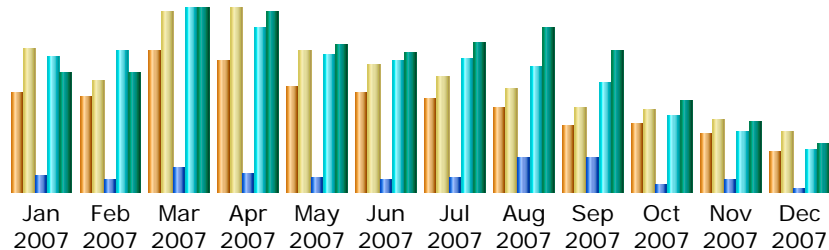

Reported period:

Summary					
Reported period	Month Dec 2007				
First visit	01 Dec 2007 - 00:38				
Last visit	31 Dec 2007 - 23:49				
	Unique visitors	Number of visits	Pages	Hits	Bandwidth
Viewed traffic *	817	1251 (1.53 visits/visitor)	2266 (1.81 pages/visit)	23357 (18.67 hits/visit)	194.90 MB (159.53 KB/visit)
Not viewed traffic *			2269	2599	135.52 MB

* Not viewed traffic includes traffic generated by robots, worms, or replies with special HTTP status codes.

Monthly history

Month	Unique visitors	Number of visits	Pages	Hits	Bandwidth
Jan 2007	2081	3020	8199	75570	479.52 MB
Feb 2007	1973	2324	5887	79391	477.21 MB
Mar 2007	2980	3796	12947	102556	732.94 MB
Apr 2007	2753	3848	9751	92273	722.46 MB
May 2007	2210	2955	7273	77250	589.31 MB
Jun 2007	2059	2673	6831	72980	556.16 MB
Jul 2007	1961	2398	7956	74688	598.56 MB
Aug 2007	1758	2167	18428	70522	656.86 MB
Sep 2007	1373	1767	18674	60778	564.90 MB
Oct 2007	1416	1747	3593	42550	360.75 MB
Nov 2007	1230	1537	5733	33297	284.71 MB
Dec 2007	817	1251	2266	23357	194.90 MB
Total	22611	29483	107538	805212	6.07 GB