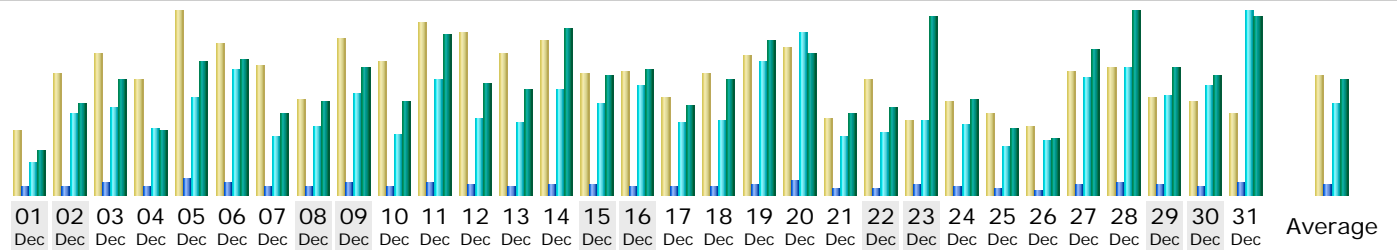

Days of month

Day	Number of visits	Pages	Hits	Bandwidth
01 Dec 2007	22	53	261	2.41 MB
02 Dec 2007	41	61	672	4.89 MB
03 Dec 2007	48	86	721	6.30 MB
04 Dec 2007	39	64	561	3.47 MB
05 Dec 2007	62	128	812	7.29 MB
06 Dec 2007	51	102	1046	7.35 MB
07 Dec 2007	44	60	492	4.43 MB
08 Dec 2007	32	68	579	5.06 MB
09 Dec 2007	53	99	840	6.90 MB
10 Dec 2007	45	53	509	5.07 MB
11 Dec 2007	58	93	968	8.75 MB
12 Dec 2007	55	78	638	6.06 MB
13 Dec 2007	48	58	609	5.72 MB
14 Dec 2007	52	80	872	9.01 MB
15 Dec 2007	41	79	760	6.54 MB
16 Dec 2007	42	65	907	6.85 MB
17 Dec 2007	33	60	598	4.82 MB
18 Dec 2007	41	63	631	6.26 MB
19 Dec 2007	47	84	1124	8.40 MB
20 Dec 2007	50	116	1353	7.71 MB
21 Dec 2007	26	43	489	4.41 MB
22 Dec 2007	39	50	516	4.74 MB
23 Dec 2007	25	74	628	9.65 MB
24 Dec 2007	31	55	594	5.13 MB
25 Dec 2007	27	47	406	3.62 MB
26 Dec 2007	23	32	445	3.02 MB
27 Dec 2007	42	78	989	7.94 MB
28 Dec 2007	43	97	1066	9.98 MB
29 Dec 2007	33	77	819	6.91 MB
30 Dec 2007	31	66	917	6.50 MB
31 Dec 2007	27	97	1535	9.68 MB
Average	40.35	73.10	753.45	6.29 MB