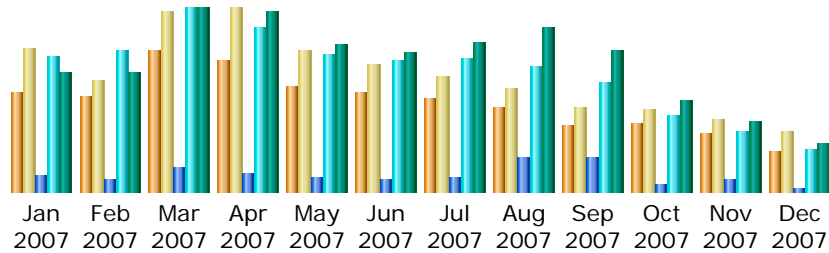

- Search
- Search Keyphrases
- Search Keywords

- Others:**
- Miscellaneous
- HTTP Status codes
- Pages not found

Last Update: 04 Jan 2008 - 08:11 [Update now](#)

Reported period:

Summary

Reported period	Month Nov 2007				
First visit	01 Nov 2007 - 00:11				
Last visit	30 Nov 2007 - 22:08				
	Unique visitors	Number of visits	Pages	Hits	Bandwidth
Viewed traffic *	1230	1537 (1.24 visits/visitor)	5733 (3.72 pages/visit)	33297 (21.66 hits/visit)	284.71 MB (189.68 KB/visit)
Not viewed traffic *			2923	3190	142.48 MB

* Not viewed traffic includes traffic generated by robots, worms, or replies with special HTTP status codes.

Monthly history

Month	Unique visitors	Number of visits	Pages	Hits	Bandwidth
Jan 2007	2081	3020	8199	75570	479.52 MB
Feb 2007	1973	2324	5887	79391	477.21 MB
Mar 2007	2980	3796	12947	102556	732.94 MB
Apr 2007	2753	3848	9751	92273	722.46 MB
May 2007	2210	2955	7273	77250	589.31 MB
Jun 2007	2059	2673	6831	72980	556.16 MB
Jul 2007	1961	2398	7956	74688	598.56 MB
Aug 2007	1758	2167	18428	70522	656.86 MB
Sep 2007	1373	1767	18674	60778	564.90 MB
Oct 2007	1416	1747	3593	42550	360.75 MB
Nov 2007	1230	1537	5733	33297	284.71 MB
Dec 2007	817	1251	2266	23357	194.90 MB
Total	22611	29483	107538	805212	6.07 GB