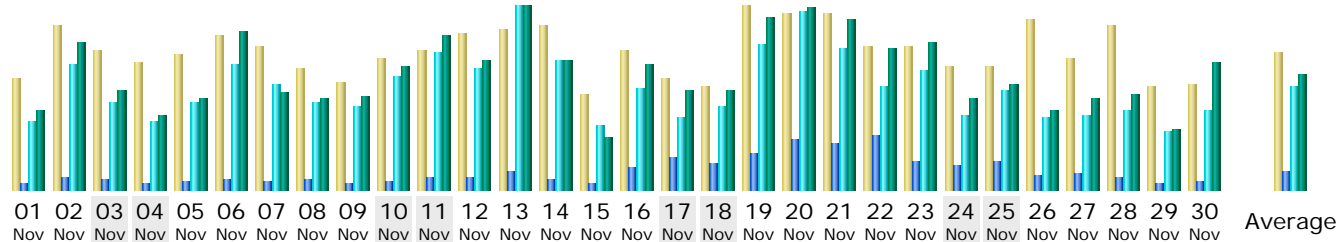

Days of month

Day	Number of visits	Pages	Hits	Bandwidth
01 Nov 2007	41	58	750	6.40 MB
02 Nov 2007	61	114	1375	12.08 MB
03 Nov 2007	52	100	949	8.16 MB
04 Nov 2007	47	64	745	6.14 MB
05 Nov 2007	50	77	937	7.41 MB
06 Nov 2007	57	109	1365	12.92 MB
07 Nov 2007	53	88	1132	7.98 MB
08 Nov 2007	45	109	945	7.48 MB
09 Nov 2007	40	66	893	7.59 MB
10 Nov 2007	49	83	1232	10.01 MB
11 Nov 2007	52	131	1494	12.66 MB
12 Nov 2007	58	111	1328	10.58 MB
13 Nov 2007	59	186	1996	15.00 MB
14 Nov 2007	61	108	1399	10.51 MB
15 Nov 2007	35	49	696	4.23 MB
16 Nov 2007	52	227	1103	10.26 MB
17 Nov 2007	41	336	795	8.02 MB
18 Nov 2007	38	288	897	8.10 MB
19 Nov 2007	68	382	1578	14.03 MB
20 Nov 2007	65	539	1932	14.83 MB
21 Nov 2007	65	501	1535	13.87 MB
22 Nov 2007	53	582	1121	11.62 MB
23 Nov 2007	53	300	1301	12.03 MB
24 Nov 2007	46	256	805	7.35 MB
25 Nov 2007	46	302	1066	8.55 MB
26 Nov 2007	63	134	783	6.38 MB
27 Nov 2007	49	158	802	7.42 MB
28 Nov 2007	61	124	860	7.75 MB
29 Nov 2007	38	64	635	4.91 MB
30 Nov 2007	39	87	848	10.44 MB
Average	51.23	191.10	1109.90	9.49 MB
Total	1537	5733	33297	284.71 MB