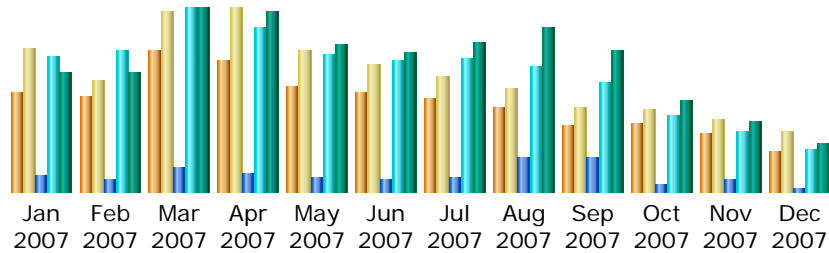

Reported period:

Summary

Reported period	Month Oct 2007				
First visit	01 Oct 2007 - 01:04				
Last visit	31 Oct 2007 - 23:51				
	Unique visitors	Number of visits	Pages	Hits	Bandwidth
Viewed traffic *	1416	1747 (1.23 visits/visitor)	3593 (2.05 pages/visit)	42550 (24.35 hits/visit)	360.75 MB (211.45 KB/visit)
Not viewed traffic *			2910	3295	108.14 MB

* Not viewed traffic includes traffic generated by robots, worms, or replies with special HTTP status codes.

Monthly history

Month	Unique visitors	Number of visits	Pages	Hits	Bandwidth
Jan 2007	2081	3020	8199	75570	479.52 MB
Feb 2007	1973	2324	5887	79391	477.21 MB
Mar 2007	2980	3796	12947	102556	732.94 MB
Apr 2007	2753	3848	9751	92273	722.46 MB
May 2007	2210	2955	7273	77250	589.31 MB
Jun 2007	2059	2673	6831	72980	556.16 MB
Jul 2007	1961	2398	7956	74688	598.56 MB
Aug 2007	1758	2167	18428	70522	656.86 MB
Sep 2007	1373	1767	18674	60778	564.90 MB
Oct 2007	1416	1747	3593	42550	360.75 MB
Nov 2007	1230	1537	5733	33297	284.71 MB
Dec 2007	817	1251	2266	23357	194.90 MB
Total	22611	29483	107538	805212	6.07 GB