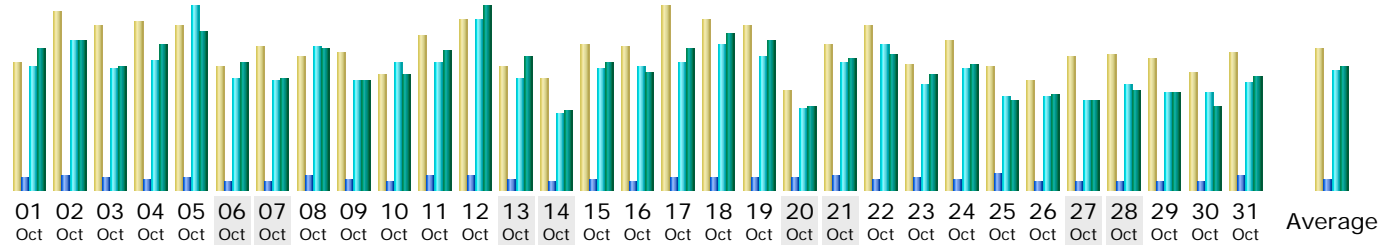

Days of month

Day	Number of visits	Pages	Hits	Bandwidth
01 Oct 2007	51	127	1411	13.44 MB
02 Oct 2007	71	143	1719	14.24 MB
03 Oct 2007	65	121	1403	11.78 MB
04 Oct 2007	67	115	1490	13.74 MB
05 Oct 2007	65	138	2107	15.06 MB
06 Oct 2007	49	93	1268	12.11 MB
07 Oct 2007	57	91	1262	10.49 MB
08 Oct 2007	53	143	1644	13.39 MB
09 Oct 2007	55	103	1244	10.26 MB
10 Oct 2007	46	88	1460	10.97 MB
11 Oct 2007	61	152	1455	13.18 MB
12 Oct 2007	68	150	1945	17.41 MB
13 Oct 2007	49	110	1268	12.63 MB
14 Oct 2007	44	73	868	7.49 MB
15 Oct 2007	58	106	1399	12.01 MB
16 Oct 2007	57	91	1416	11.03 MB
17 Oct 2007	73	133	1472	13.38 MB
18 Oct 2007	68	135	1675	14.73 MB
19 Oct 2007	65	134	1537	14.23 MB
20 Oct 2007	39	127	930	7.87 MB
21 Oct 2007	58	153	1471	12.48 MB
22 Oct 2007	65	115	1671	12.91 MB
23 Oct 2007	50	140	1212	10.95 MB
24 Oct 2007	60	94	1404	11.97 MB
25 Oct 2007	49	165	1073	8.41 MB
26 Oct 2007	43	84	1067	8.93 MB
27 Oct 2007	53	85	1028	8.50 MB
28 Oct 2007	54	78	1200	9.41 MB
29 Oct 2007	52	82	1104	9.25 MB
30 Oct 2007	47	76	1107	7.76 MB
31 Oct 2007	55	148	1240	10.75 MB
Average	56.35	115.90	1372.58	11.64 MB