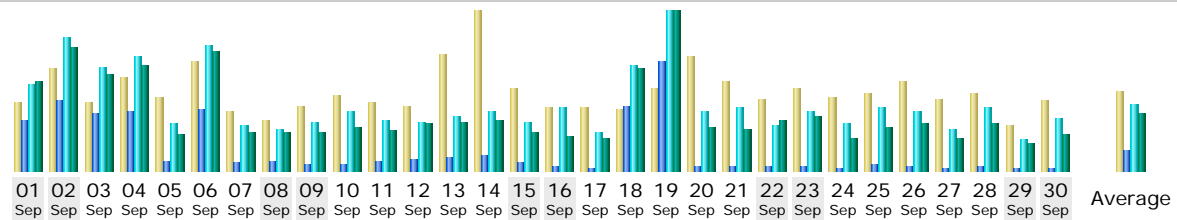

Day	Number of visits	Pages	Hits	Bandwidth
01 Sep 2007	50	1535	2595	29.16 MB
02 Sep 2007	75	2102	4036	39.88 MB
03 Sep 2007	51	1757	3101	31.26 MB
04 Sep 2007	69	1792	3457	34.42 MB
05 Sep 2007	54	299	1408	12.03 MB
06 Sep 2007	81	1844	3738	38.74 MB
07 Sep 2007	44	240	1366	12.12 MB
08 Sep 2007	38	281	1275	12.46 MB
09 Sep 2007	48	161	1469	12.60 MB
10 Sep 2007	56	166	1783	14.00 MB
11 Sep 2007	50	284	1540	13.22 MB
12 Sep 2007	48	321	1482	15.37 MB
13 Sep 2007	86	393	1634	16.08 MB
14 Sep 2007	118	453	1783	16.23 MB
15 Sep 2007	61	244	1482	12.35 MB
16 Sep 2007	47	135	1870	11.07 MB
17 Sep 2007	47	96	1161	10.63 MB
18 Sep 2007	45	1939	3181	33.03 MB
19 Sep 2007	61	3279	4805	51.84 MB
20 Sep 2007	84	133	1803	14.32 MB
21 Sep 2007	66	137	1900	13.46 MB
22 Sep 2007	53	118	1372	16.37 MB
23 Sep 2007	61	139	1791	17.82 MB
24 Sep 2007	55	91	1405	10.76 MB
25 Sep 2007	57	213	1887	14.07 MB
26 Sep 2007	66	122	1779	15.03 MB
27 Sep 2007	53	85	1262	10.67 MB
28 Sep 2007	57	131	1896	15.25 MB
29 Sep 2007	34	79	938	9.08 MB
30 Sep 2007	52	105	1579	11.57 MB
Average	58.90	622.47	2025.93	18.83 MB
Total	1767	18674	60778	564.90 MB

Days of week