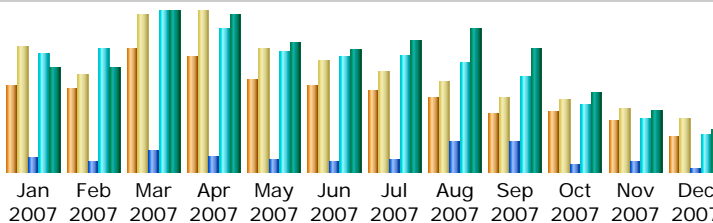

- Search**
- Search Keyphrases
- Search Keywords

- Others:**
- Miscellaneous
- HTTP Status codes
- Pages not found

Last Update: 04 Jan 2008 - 08:11 [Update now](#)

Reported period:

Summary

Reported period	Month Sep 2007				
First visit	01 Sep 2007 - 00:28				
Last visit	30 Sep 2007 - 23:37				
	Unique visitors	Number of visits	Pages	Hits	Bandwidth
Viewed traffic *	1373	1767 (1.28 visits/visitor)	18674 (10.56 pages/visit)	60778 (34.39 hits/visit)	564.90 MB (327.36 KB/visit)
Not viewed traffic *			2443	2668	128.31 MB

* Not viewed traffic includes traffic generated by robots, worms, or replies with special HTTP status codes.

Monthly history

Month	Unique visitors	Number of visits	Pages	Hits	Bandwidth
Jan 2007	2081	3020	8199	75570	479.52 MB
Feb 2007	1973	2324	5887	79391	477.21 MB
Mar 2007	2980	3796	12947	102556	732.94 MB
Apr 2007	2753	3848	9751	92273	722.46 MB
May 2007	2210	2955	7273	77250	589.31 MB
Jun 2007	2059	2673	6831	72980	556.16 MB
Jul 2007	1961	2398	7956	74688	598.56 MB
Aug 2007	1758	2167	18428	70522	656.86 MB
Sep 2007	1373	1767	18674	60778	564.90 MB
Oct 2007	1416	1747	3593	42550	360.75 MB
Nov 2007	1230	1537	5733	33297	284.71 MB
Dec 2007	817	1251	2266	23357	194.90 MB
Total	22611	29483	107538	805212	6.07 GB