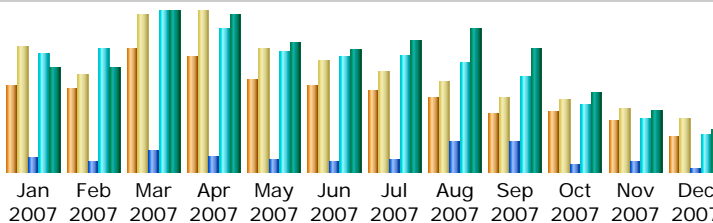

- Search**
- Search Keyphrases
- Search Keywords

- Others:**
- Miscellaneous
- HTTP Status codes
- Pages not found

Last Update: 04 Jan 2008 - 08:11 [Update now](#)

Reported period:

Summary

Reported period	Month Aug 2007				
First visit	01 Aug 2007 - 00:03				
Last visit	31 Aug 2007 - 23:55				
	Unique visitors	Number of visits	Pages	Hits	Bandwidth
Viewed traffic *	1758	2167 (1.23 visits/visitor)	18428 (8.5 pages/visit)	70522 (32.54 hits/visit)	656.86 MB (310.39 KB/visit)
Not viewed traffic *			2590	2988	183.68 MB

* Not viewed traffic includes traffic generated by robots, worms, or replies with special HTTP status codes.

Monthly history

Month	Unique visitors	Number of visits	Pages	Hits	Bandwidth
Jan 2007	2081	3020	8199	75570	479.52 MB
Feb 2007	1973	2324	5887	79391	477.21 MB
Mar 2007	2980	3796	12947	102556	732.94 MB
Apr 2007	2753	3848	9751	92273	722.46 MB
May 2007	2210	2955	7273	77250	589.31 MB
Jun 2007	2059	2673	6831	72980	556.16 MB
Jul 2007	1961	2398	7956	74688	598.56 MB
Aug 2007	1758	2167	18428	70522	656.86 MB
Sep 2007	1373	1767	18674	60778	564.90 MB
Oct 2007	1416	1747	3593	42550	360.75 MB
Nov 2007	1230	1537	5733	33297	284.71 MB
Dec 2007	817	1251	2266	23357	194.90 MB
Total	22611	29483	107538	805212	6.07 GB