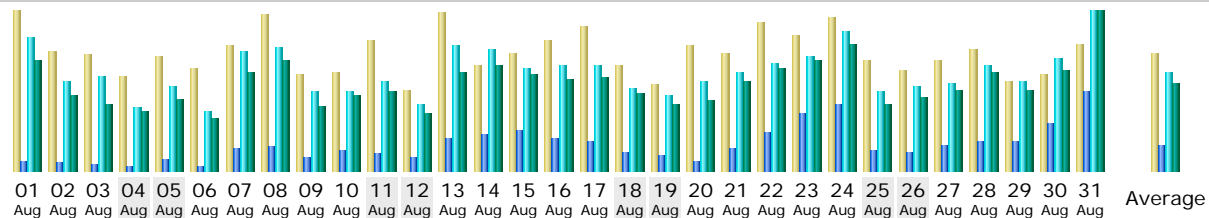

Day	Number of visits	Pages	Hits	Bandwidth
01 Aug 2007	94	228	3091	26.82 MB
02 Aug 2007	71	190	2045	18.18 MB
03 Aug 2007	68	161	2184	16.02 MB
04 Aug 2007	56	119	1463	14.46 MB
05 Aug 2007	67	246	1932	17.31 MB
06 Aug 2007	60	105	1367	12.83 MB
07 Aug 2007	74	511	2756	23.75 MB
08 Aug 2007	92	546	2847	26.72 MB
09 Aug 2007	57	299	1828	15.74 MB
10 Aug 2007	58	471	1814	18.33 MB
11 Aug 2007	77	378	2072	19.33 MB
12 Aug 2007	48	323	1541	13.92 MB
13 Aug 2007	93	754	2873	23.98 MB
14 Aug 2007	62	839	2768	25.70 MB
15 Aug 2007	69	895	2327	23.47 MB
16 Aug 2007	77	755	2407	22.11 MB
17 Aug 2007	85	689	2429	22.50 MB
18 Aug 2007	62	443	1882	18.82 MB
19 Aug 2007	51	342	1744	15.96 MB
20 Aug 2007	74	240	2068	16.87 MB
21 Aug 2007	69	496	2263	21.67 MB
22 Aug 2007	87	858	2464	24.75 MB
23 Aug 2007	80	1333	2641	26.75 MB
24 Aug 2007	90	1517	3195	30.91 MB
25 Aug 2007	65	466	1818	16.21 MB
26 Aug 2007	59	427	1946	17.74 MB
27 Aug 2007	65	603	2008	19.68 MB
28 Aug 2007	72	660	2427	23.93 MB
29 Aug 2007	53	662	2074	19.38 MB
30 Aug 2007	57	1069	2587	24.32 MB
31 Aug 2007	75	1803	3661	38.72 MB
Average	69.90	594.45	2274.90	21.19 MB
Total	2167	18428	70522	656.86 MB

Days of week