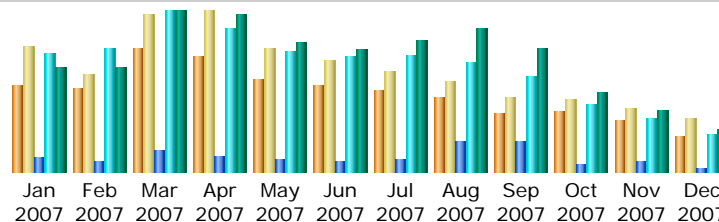

Pages not found

Last Update: 04 Jan 2008 - 08:11 [Update now](#)

Reported period:

Summary

Reported period	Month Jul 2007				
First visit	01 Jul 2007 - 00:02				
Last visit	31 Jul 2007 - 22:23				
	Unique visitors	Number of visits	Pages	Hits	Bandwidth
Viewed traffic *	1961	2398 (1.22 visits/visitor)	7956 (3.31 pages/visit)	74688 (31.14 hits/visit)	598.56 MB (255.59 KB/visit)
Not viewed traffic *			3530	3904	298.26 MB

* Not viewed traffic includes traffic generated by robots, worms, or replies with special HTTP status codes.

Monthly history

Month	Unique visitors	Number of visits	Pages	Hits	Bandwidth
Jan 2007	2081	3020	8199	75570	479.52 MB
Feb 2007	1973	2324	5887	79391	477.21 MB
Mar 2007	2980	3796	12947	102556	732.94 MB
Apr 2007	2753	3848	9751	92273	722.46 MB
May 2007	2210	2955	7273	77250	589.31 MB
Jun 2007	2059	2673	6831	72980	556.16 MB
Jul 2007	1961	2398	7956	74688	598.56 MB
Aug 2007	1758	2167	18428	70522	656.86 MB
Sep 2007	1373	1767	18674	60778	564.90 MB
Oct 2007	1416	1747	3593	42550	360.75 MB
Nov 2007	1230	1537	5733	33297	284.71 MB
Dec 2007	817	1251	2266	23357	194.90 MB
Total	22611	29483	107538	805212	6.07 GB