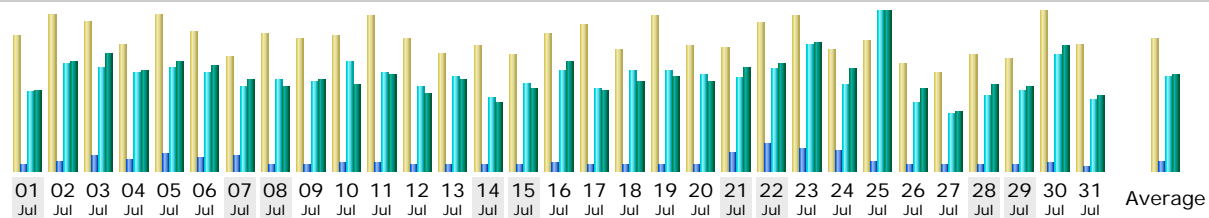

Day	Number of visits	Pages	Hits	Bandwidth
01 Jul 2007	79	169	2023	16.15 MB
02 Jul 2007	91	240	2746	21.84 MB
03 Jul 2007	87	379	2662	23.67 MB
04 Jul 2007	74	314	2532	20.32 MB
05 Jul 2007	91	435	2666	22.14 MB
06 Jul 2007	81	338	2519	21.17 MB
07 Jul 2007	67	380	2138	18.31 MB
08 Jul 2007	80	152	2323	17.06 MB
09 Jul 2007	77	164	2303	18.23 MB
10 Jul 2007	79	215	2760	17.50 MB
11 Jul 2007	90	181	2512	19.62 MB
12 Jul 2007	77	150	2168	15.66 MB
13 Jul 2007	69	174	2418	18.43 MB
14 Jul 2007	73	140	1894	13.66 MB
15 Jul 2007	68	159	2223	16.77 MB
16 Jul 2007	80	200	2578	21.94 MB
17 Jul 2007	85	174	2106	16.22 MB
18 Jul 2007	71	174	2552	18.04 MB
19 Jul 2007	90	176	2534	19.24 MB
20 Jul 2007	73	160	2464	18.17 MB
21 Jul 2007	72	496	2384	20.81 MB
22 Jul 2007	86	707	2600	21.78 MB
23 Jul 2007	90	563	3231	25.95 MB
24 Jul 2007	71	502	2206	20.56 MB
25 Jul 2007	76	268	4072	32.16 MB
26 Jul 2007	63	142	1756	16.53 MB
27 Jul 2007	57	168	1493	11.95 MB
28 Jul 2007	68	137	1929	17.43 MB
29 Jul 2007	66	173	2069	17.11 MB
30 Jul 2007	93	193	2976	25.02 MB
31 Jul 2007	74	133	1851	15.13 MB
Average	77.35	256.65	2409.29	19.31 MB
Total	2398	7956	74688	598.56 MB

Days of week