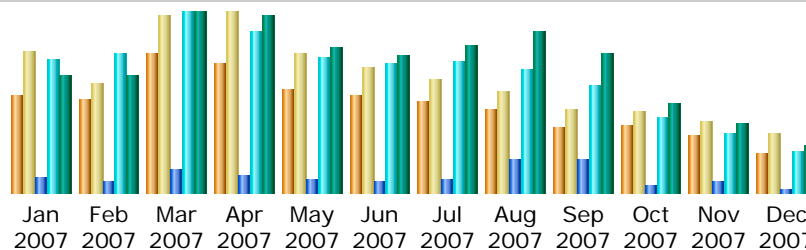

- Others:**
- Miscellaneous
- HTTP Status codes
  - Pages not found

**Last Update:** 04 Jan 2008 - 08:11 [Update now](#)

**Reported period:**

**Summary**

<b>Reported period</b>	Month Jun 2007				
<b>First visit</b>	01 Jun 2007 - 00:45				
<b>Last visit</b>	30 Jun 2007 - 23:48				
	Unique visitors	Number of visits	Pages	Hits	Bandwidth
Viewed traffic *	<b>2059</b>	<b>2673</b> (1.29 visits/visitor)	<b>6831</b> (2.55 pages/visit)	<b>72980</b> (27.3 hits/visit)	<b>556.16 MB</b> (213.05 KB/visit)
Not viewed traffic *			<b>3822</b>	<b>4078</b>	<b>224.54 MB</b>

\* Not viewed traffic includes traffic generated by robots, worms, or replies with special HTTP status codes.

**Monthly history**

Month	Unique visitors	Number of visits	Pages	Hits	Bandwidth
Jan 2007	2081	3020	8199	75570	479.52 MB
Feb 2007	1973	2324	5887	79391	477.21 MB
Mar 2007	2980	3796	12947	102556	732.94 MB
Apr 2007	2753	3848	9751	92273	722.46 MB
May 2007	2210	2955	7273	77250	589.31 MB
Jun 2007	2059	2673	6831	72980	556.16 MB
Jul 2007	1961	2398	7956	74688	598.56 MB
Aug 2007	1758	2167	18428	70522	656.86 MB
Sep 2007	1373	1767	18674	60778	564.90 MB
Oct 2007	1416	1747	3593	42550	360.75 MB
Nov 2007	1230	1537	5733	33297	284.71 MB
Dec 2007	817	1251	2266	23357	194.90 MB
<b>Total</b>	<b>22611</b>	<b>29483</b>	<b>107538</b>	<b>805212</b>	<b>6.07 GB</b>