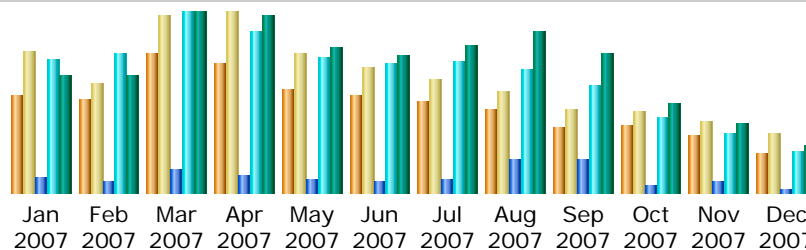

- Others:**
- Miscellaneous
- HTTP Status codes
  - Pages not found

**Last Update:** 04 Jan 2008 - 08:11 [Update now](#)

**Reported period:**

**Summary**

<b>Reported period</b>	Month May 2007				
<b>First visit</b>	01 May 2007 - 01:04				
<b>Last visit</b>	31 May 2007 - 22:56				
	Unique visitors	Number of visits	Pages	Hits	Bandwidth
Viewed traffic *	<b>2210</b>	<b>2955</b> (1.33 visits/visitor)	<b>7273</b> (2.46 pages/visit)	<b>77250</b> (26.14 hits/visit)	<b>589.31 MB</b> (204.21 KB/visit)
Not viewed traffic *			<b>3369</b>	<b>3665</b>	<b>219.03 MB</b>

\* Not viewed traffic includes traffic generated by robots, worms, or replies with special HTTP status codes.

**Monthly history**

Month	Unique visitors	Number of visits	Pages	Hits	Bandwidth
Jan 2007	2081	3020	8199	75570	479.52 MB
Feb 2007	1973	2324	5887	79391	477.21 MB
Mar 2007	2980	3796	12947	102556	732.94 MB
Apr 2007	2753	3848	9751	92273	722.46 MB
May 2007	2210	2955	7273	77250	589.31 MB
Jun 2007	2059	2673	6831	72980	556.16 MB
Jul 2007	1961	2398	7956	74688	598.56 MB
Aug 2007	1758	2167	18428	70522	656.86 MB
Sep 2007	1373	1767	18674	60778	564.90 MB
Oct 2007	1416	1747	3593	42550	360.75 MB
Nov 2007	1230	1537	5733	33297	284.71 MB
Dec 2007	817	1251	2266	23357	194.90 MB
<b>Total</b>	<b>22611</b>	<b>29483</b>	<b>107538</b>	<b>805212</b>	<b>6.07 GB</b>