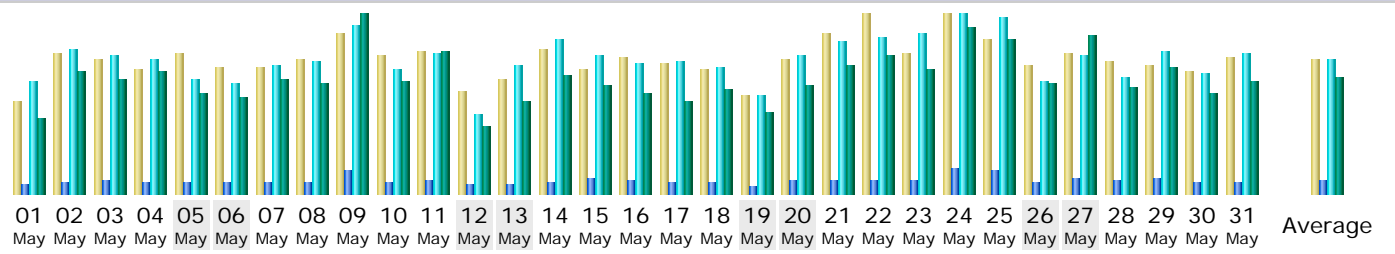

Day	Number of visits	Pages	Hits	Bandwidth
01 May 2007	66	148	2100	12.38 MB
02 May 2007	99	212	2660	20.08 MB
03 May 2007	95	246	2554	18.86 MB
04 May 2007	88	218	2499	20.01 MB
05 May 2007	100	202	2106	16.44 MB
06 May 2007	90	187	2065	15.94 MB
07 May 2007	90	205	2367	18.76 MB
08 May 2007	95	203	2465	18.19 MB
09 May 2007	114	421	3127	29.35 MB
10 May 2007	98	220	2306	18.51 MB
11 May 2007	101	244	2588	23.42 MB
12 May 2007	72	165	1469	10.77 MB
13 May 2007	81	167	2369	15.25 MB
14 May 2007	102	203	2858	19.56 MB
15 May 2007	88	280	2561	17.79 MB
16 May 2007	96	244	2419	16.61 MB
17 May 2007	93	202	2442	15.09 MB
18 May 2007	88	212	2331	17.15 MB
19 May 2007	70	144	1812	13.25 MB
20 May 2007	95	226	2571	17.93 MB
21 May 2007	113	224	2832	21.08 MB
22 May 2007	127	242	2905	22.65 MB
23 May 2007	100	237	2970	20.53 MB
24 May 2007	127	455	3319	27.21 MB
25 May 2007	109	415	3269	25.42 MB
26 May 2007	91	195	2101	17.99 MB
27 May 2007	99	263	2548	25.95 MB
28 May 2007	94	227	2142	17.49 MB
29 May 2007	91	276	2632	20.78 MB
30 May 2007	87	202	2246	16.35 MB
31 May 2007	96	188	2617	18.51 MB
Average	95.32	234.61	2491.94	19.01 MB
Total	2955	7273	77250	589.31 MB