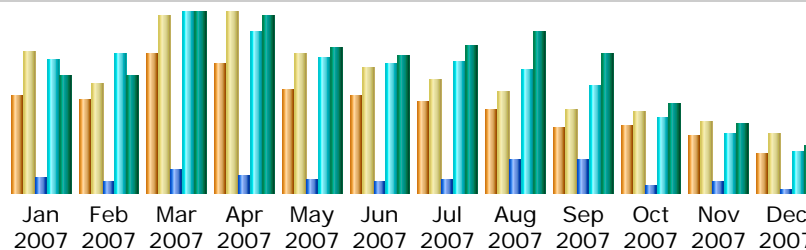

- Search
 - Search Keyphrases
 - Search Keywords

- Others:**
- Miscellaneous
- HTTP Status codes
 - Pages not found

Last Update: 04 Jan 2008 - 08:11 [Update now](#)

Reported period:

Summary

Reported period	Month Apr 2007				
First visit	01 Apr 2007 - 00:04				
Last visit	30 Apr 2007 - 23:32				
	Unique visitors	Number of visits	Pages	Hits	Bandwidth
Viewed traffic *	2753	3848 (1.39 visits/visitor)	9751 (2.53 pages/visit)	92273 (23.97 hits/visit)	722.46 MB (192.25 KB/visit)
Not viewed traffic *			3153	3663	150.64 MB

* Not viewed traffic includes traffic generated by robots, worms, or replies with special HTTP status codes.

Monthly history

Month	Unique visitors	Number of visits	Pages	Hits	Bandwidth
Jan 2007	2081	3020	8199	75570	479.52 MB
Feb 2007	1973	2324	5887	79391	477.21 MB
Mar 2007	2980	3796	12947	102556	732.94 MB
Apr 2007	2753	3848	9751	92273	722.46 MB
May 2007	2210	2955	7273	77250	589.31 MB
Jun 2007	2059	2673	6831	72980	556.16 MB
Jul 2007	1961	2398	7956	74688	598.56 MB
Aug 2007	1758	2167	18428	70522	656.86 MB
Sep 2007	1373	1767	18674	60778	564.90 MB
Oct 2007	1416	1747	3593	42550	360.75 MB
Nov 2007	1230	1537	5733	33297	284.71 MB
Dec 2007	817	1251	2266	23357	194.90 MB
Total	22611	29483	107538	805212	6.07 GB