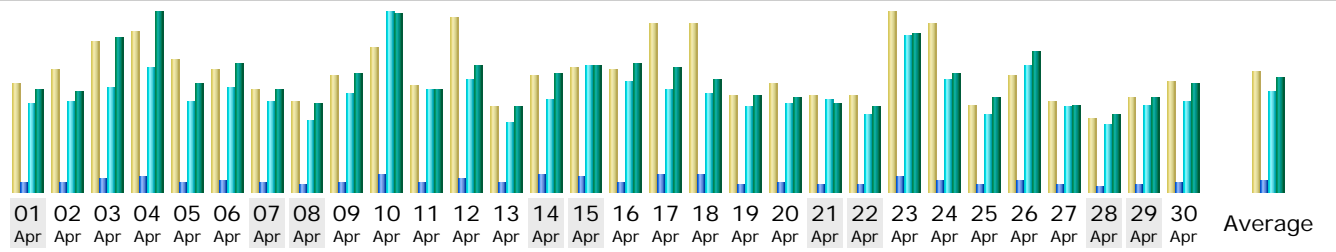

Day	Number of visits	Pages	Hits	Bandwidth
01 Apr 2007	114	246	2715	21.46 MB
02 Apr 2007	130	260	2806	21.21 MB
03 Apr 2007	159	406	3232	32.75 MB
04 Apr 2007	169	480	3802	37.79 MB
05 Apr 2007	140	279	2793	22.96 MB
06 Apr 2007	130	323	3187	26.96 MB
07 Apr 2007	109	266	2806	21.82 MB
08 Apr 2007	95	214	2159	18.55 MB
09 Apr 2007	123	266	3037	24.84 MB
10 Apr 2007	152	543	5515	37.77 MB
11 Apr 2007	112	295	3168	21.42 MB
12 Apr 2007	185	415	3435	26.60 MB
13 Apr 2007	90	280	2119	17.72 MB
14 Apr 2007	123	544	2857	24.84 MB
15 Apr 2007	131	439	3883	26.63 MB
16 Apr 2007	130	303	3403	27.20 MB
17 Apr 2007	178	519	3173	26.22 MB
18 Apr 2007	179	531	3026	23.69 MB
19 Apr 2007	103	227	2585	20.43 MB
20 Apr 2007	114	255	2725	20.11 MB
21 Apr 2007	102	242	2851	18.75 MB
22 Apr 2007	103	222	2386	17.83 MB
23 Apr 2007	190	444	4803	33.36 MB
24 Apr 2007	178	363	3446	25.02 MB
25 Apr 2007	92	209	2331	19.75 MB
26 Apr 2007	124	314	3917	29.52 MB
27 Apr 2007	97	221	2575	18.36 MB
28 Apr 2007	78	172	2055	16.24 MB
29 Apr 2007	101	223	2676	19.83 MB
30 Apr 2007	117	250	2807	22.86 MB
Average	128.27	325.03	3075.77	24.08 MB
Total	3848	9751	92273	722.46 MB