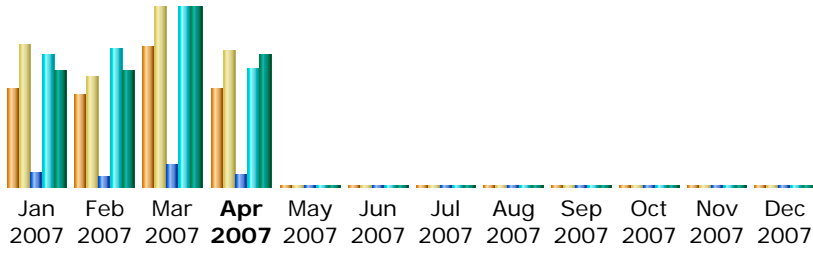

Others:

- Miscellaneous
- HTTP Status codes
 - Pages not found

Last Update: 23 Apr 2007 - 03:53 [Update now](#)

Reported period:

Summary

Reported period	Month Mar 2007				
First visit	01 Mar 2007 - 01:32				
Last visit	31 Mar 2007 - 23:18				
	Unique visitors	Number of visits	Pages	Hits	Bandwidth
Viewed traffic *	2980	3796 (1.27 visits/visitor)	12947 (3.41 pages/visit)	102556 (27.01 hits/visit)	732.94 MB (197.71 KB/visit)
Not viewed traffic *			3100	3462	133.85 MB

* Not viewed traffic includes traffic generated by robots, worms, or replies with special HTTP status codes.

Monthly history

Month	Unique visitors	Number of visits	Pages	Hits	Bandwidth
Jan 2007	2081	3020	8199	75570	479.52 MB
Feb 2007	1973	2324	5887	79391	477.21 MB
Mar 2007	2980	3796	12947	102556	732.94 MB
Apr 2007	2085	2889	7593	67796	539.21 MB
May 2007	0	0	0	0	0
Jun 2007	0	0	0	0	0
Jul 2007	0	0	0	0	0
Aug 2007	0	0	0	0	0
Sep 2007	0	0	0	0	0
Oct 2007	0	0	0	0	0
Nov 2007	0	0	0	0	0
Dec 2007	0	0	0	0	0
Total	9119	12029	34626	325313	2.18 GB