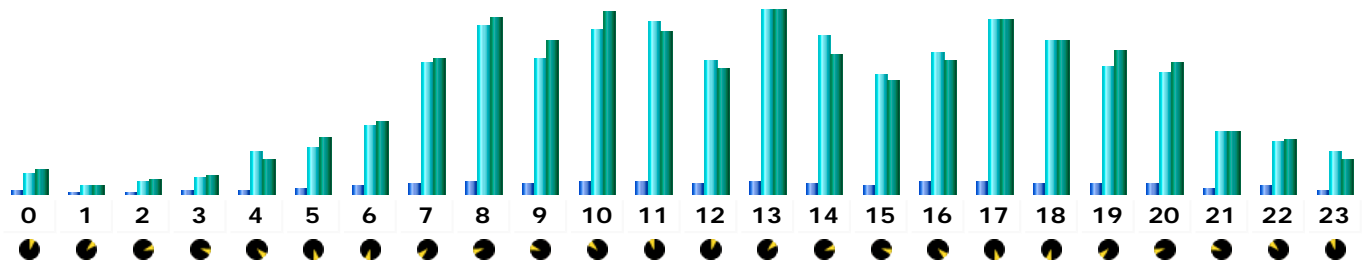

Hours

Hours	Pages	Hits	Bandwidth	Hours	Pages	Hits	Bandwidth
00	81	609	4.67 MB	12	279	4329	23.96 MB
01	41	205	1.34 MB	13	393	5950	35.23 MB
02	51	370	2.42 MB	14	297	5122	26.94 MB
03	112	497	3.45 MB	15	228	3883	21.91 MB
04	89	1379	6.41 MB	16	350	4573	25.68 MB
05	189	1459	10.95 MB	17	363	5674	33.32 MB
06	241	2244	14.09 MB	18	298	4996	29.72 MB
07	308	4269	25.86 MB	19	302	4113	27.55 MB
08	391	5471	33.74 MB	20	317	3930	25.17 MB
09	323	4388	29.51 MB	21	149	2049	12.12 MB
10	385	5315	35.19 MB	22	237	1653	10.45 MB
11	371	5565	31.14 MB	23	92	1348	6.37 MB