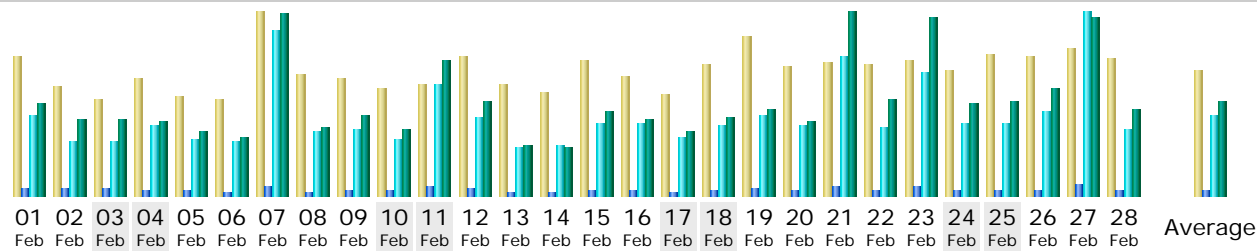

Reported period:

Summary					
Reported period	Month Feb 2007				
First visit	01 Feb 2007 - 00:03				
Last visit	28 Feb 2007 - 23:55				
	Unique visitors	Number of visits	Pages	Hits	Bandwidth
Viewed traffic *	1973	2324 (1.17 visits/visitor)	5887 (2.53 pages/visit)	79391 (34.16 hits/visit)	477.21 MB (210.26 KB/visit)
Not viewed traffic *			3862	4172	243.67 MB

* Not viewed traffic includes traffic generated by robots, worms, or replies with special HTTP status codes.

Monthly history

Month	Unique visitors	Number of visits	Pages	Hits	Bandwidth
Jan 2007	2081	3020	8199	75570	479.52 MB
Feb 2007	1973	2324	5887	79391	477.21 MB
Mar 2007	2980	3796	12947	102556	732.94 MB
Apr 2007	2085	2889	7593	67796	539.21 MB
May 2007	0	0	0	0	0
Jun 2007	0	0	0	0	0
Jul 2007	0	0	0	0	0
Aug 2007	0	0	0	0	0
Sep 2007	0	0	0	0	0
Oct 2007	0	0	0	0	0
Nov 2007	0	0	0	0	0
Dec 2007	0	0	0	0	0
Total	9119	12029	34626	325313	2.18 GB

Days of month

Day	Number of visits	Pages	Hits	Bandwidth
01 Feb 2007	92	274	2847	16.76 MB
02 Feb 2007	72	221	1895	13.72 MB
03 Feb 2007	64	244	1923	13.78 MB
04 Feb 2007	77	186	2513	13.35 MB
05 Feb 2007	65	172	1971	11.58 MB
06 Feb 2007	64	134	1913	10.59 MB
07 Feb 2007	121	347	5843	32.80 MB
08 Feb 2007	80	126	2300	12.25 MB
09 Feb 2007	77	170	2343	14.41 MB
10 Feb 2007	71	167	1990	11.80 MB
11 Feb 2007	73	354	3921	24.58 MB
12 Feb 2007	92	235	2784	17.07 MB
13 Feb 2007	73	120	1701	9.16 MB
14 Feb 2007	68	136	1781	8.58 MB
15 Feb 2007	89	161	2561	15.16 MB
16 Feb 2007	78	172	2559	13.64 MB
17 Feb 2007	67	104	2076	11.74 MB
18 Feb 2007	87	158	2486	14.22 MB
19 Feb 2007	105	265	2832	15.46 MB
20 Feb 2007	86	174	2513	13.41 MB
21 Feb 2007	88	343	4952	33.09 MB
22 Feb 2007	87	167	2417	17.33 MB
23 Feb 2007	90	321	4327	32.00 MB
24 Feb 2007	83	173	2556	16.86 MB
25 Feb 2007	94	200	2559	17.11 MB
26 Feb 2007	92	188	3015	19.16 MB
27 Feb 2007	98	397	6474	32.01 MB
28 Feb 2007	91	178	2339	15.58 MB
Average	83.00	210.25	2835.39	17.04 MB
Total	2324	5887	79391	477.21 MB